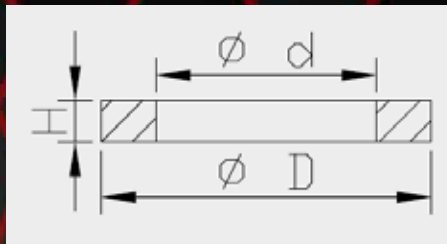

Support Washer dimensions

Art. nr.	d	D	H
120230000301	12.0	37.0	3.2
120230000401	12.0	41.0	4.5
120230000601	12.0	37.0	4.0