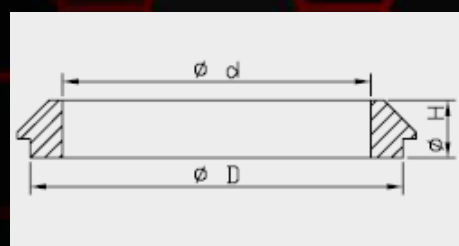

Oil Seal dimensions

Art. nr.	d	D	H
110024100202	41.0	54.0	13.0
110024300202	43.0	56.0	14.0
110024300302	43.0	56.0	14.0