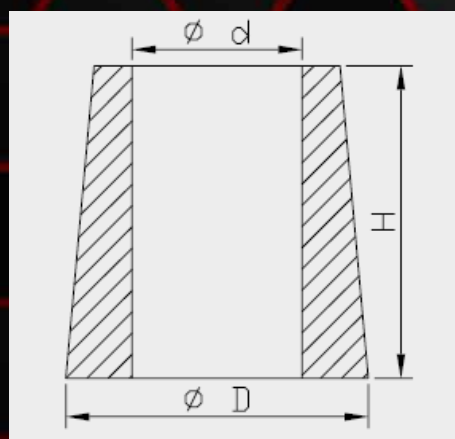

Bump Rubber dimensions			
Art. nr.	d	D	H
120341200101	12.5	34.0	40.0
120341200201	12.5	31.0	24.0
120341200301	12.5	28.0	34.0
120341209001	12.5	34.0	51.0
120341400101	14.0	38.0	55.0
120341400201	14.0	41.0	32.0
120341400301	14.0	40.0	21.0
120341400401	14.0	39.0	26.0
120341400501	14.0	35.0	31.0
120341400101	14.0	38.0	55.0
120341600101	16.0	34.0	59.0
120341600201	16.0	34.0	59.0
120341600501	16.0	47.0	74.0
120341600701	16.0	56.5	54.5
120341600801	16.0	34.0	59.0
120341800101	18.0	35.0	59.0
160011600201	WORKS	YZ BUMPER	16mm