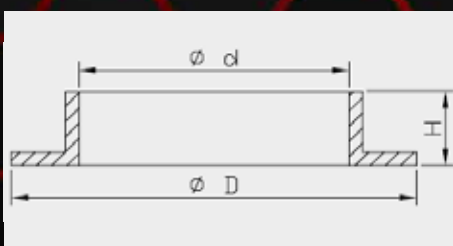

Washer dimensions

Art. nr.	d	D	H
120260000101	15.0	34.0	3.0
120260000201	17.0	32.0	2.0