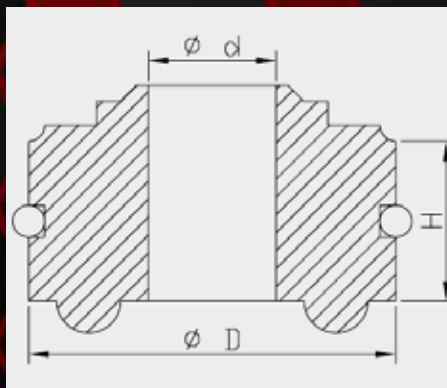

Seal Head Complete dimensions

Art. nr.	d	D	H
120244000301	14.0	40.0	16.5
120244000401	14.0	40.0	17.5
120244000501	14.0	40.0	19.5
120244000601	14.0	40.0	21.0
120244000701	14.0	40.0	17.0
120244600701	16.0	46.0	21.0
120244600901	16.0	46.0	21.0