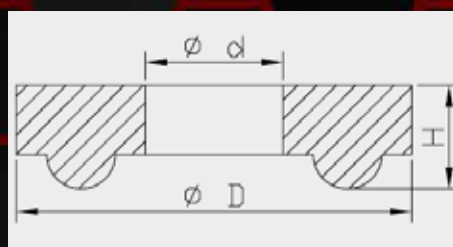

Bump Rubber Seal Head

25

Suzuki		
Model	Years	Art. nr.
GSXR1000	2002-2002	120250000201
	2003-2003	120250000301
	2005-2007	120250000301
HAYABUSA	2008-2008	120250000401

Kawasaki		
Model	Years	Art. nr.
ZX10	2005-2008	120250000501

Bump Rubber Seal Head dimensions

Art. nr.	d	D	H
120250000201	24.0	41.0	7.0
120250000301	24.0	41.0	7.5
120250000401	24.0	37.0	7.0
120250000501	18.0	26.5	30.0

Washer Seal Head Large / Oil Lock

26

Kawasaki		
Model	Years	Art. nr.
ZX10	2005-2008	120260000101

Suzuki		
Model	Years	Art. nr.
GSXR1000	2002-2003	120260000201
	2005-2007	120260000201