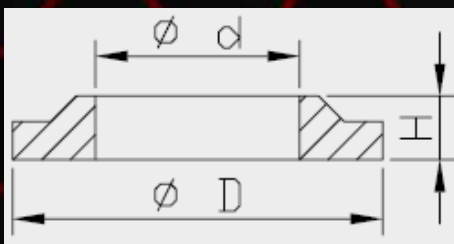

Dust Seal dimensions

Art. nr.	d	D	H
120301200101	12.5	27.0	10.0
120301400101	14.0	28.0	10.0
120301600101	16.0	31.0	10.0
120301600201	16.0	31.0	10.0
120301800101	18.0	34.0	10.0