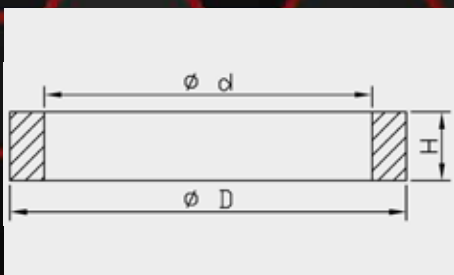

Oil Seal (Set 2 pcs.)

Oil Seals for front forks of not oem KYB equipped motorcycles

Kawasaki		
Model	Years	Art. nr.
KX250F	2013-2019	110014800302*

Honda		
Model	Years	Art. nr.
CRF250R	2010-2014	110014800302*
CRF250R	2016-2019	110014800302*

Suzuki		
Model	Years	Art. nr.
RM-Z250	2013-2015	110014800302*
RM-Z450	2013-2014	110014800302*

Sherco		
Model	Years	Art. nr.
SEF-R	2014-2018	110010000302

Husqvarna		
Model	Years	Art. nr.
TC/TE/FC/FE	2014-	110010000302

KTM		
Model	Years	Art. nr.
ALL	2005-	110010000302

GasGas		
Model	Years	Art. nr.
EC/MC Models	2021-	110010000302

Oil Seal dimensions

Art. nr.	d	D	H	interchangeable with
110013600102	36.0	48.5	8.0	
110014100102	41.0	53.0	8.0	
110014300102	43.0	55.0	9.5	
110014600302	46.0	58.0	9.5	
110014600102*	46.0	58.0	9.5	110014600302
110014800102*	48.0	58.0	8.5	110014800202
110014800202	48.0	58.0	8.5	
110014800302*	48.0	58.0	8.5	110014800502
110014800402	48.0	58.0	9.0	110014800502
110014800502	48.0	58.0	9.0	
110010000302	48.0	57.8	9.5	

* as long as stock lasts