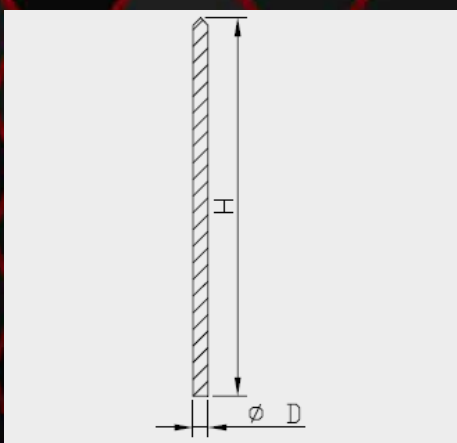

Piston Rod Inside, Alu Pipe dimensions

Art. nr.	D	H
120400000101	9.0	228.5
120400000201*	9.0	227.0
120400000301	4.5	207.0
120400000401*	4.5	210.0
120400000501*	4.5	200.0
120400000601	4.5	210.0
120400001001	5.0	217.0
120400001101	5.0	200.0

* as long as stock lasts