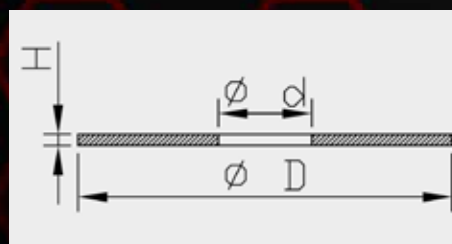

Non-Return Valve Compression dimensions

Art. nr.	d	D	H
110570000101*	11.2	22.0	0.4
110570000501	11.2	25.0	0.4
110570000901	10.2	24.0	0.4
110570001501*	8.0	32.0	0.4
110570001701	8.0	30.0	0.4

* as long as stock lasts