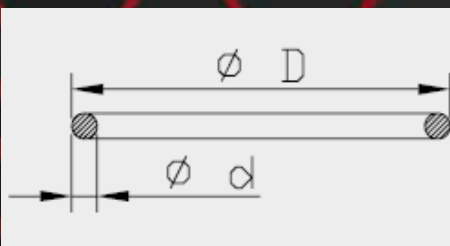

Piston O-ring dimensions

Art. nr.	d	D
120080000101	1.5	25.0
120223600101	2.0	32.0
120224000101	2.0	36.0
120224400101	2.0	40.0
120224600101	2.0	42.0
120225000101	2.0	46.0