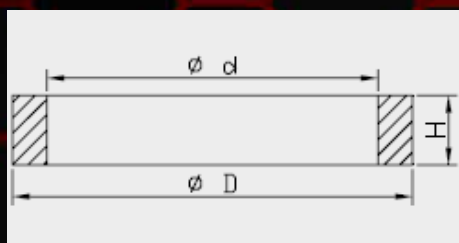

Oil Seal dimensions

Art. nr.	d	D	H
110014100202	41.0	53.0	8.0
110014300302	43.0	55.0	9.5
110014300402	43.0	55.0	9.5
110014300502	43.0	55.0	9.5