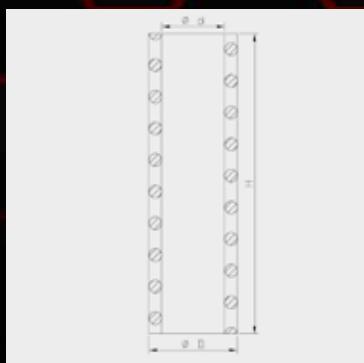

Beta			
Model	Years	Art. nr.	N
RR RACING 2-strokes 125/250/300	2020-	110240000902	20
RR4-strokes 350/390/430/480	2020-	110240000902	20

Free Piston Spring dimensions

Art. nr.	d	D	H	N/mm
110240000702	18	26,5	105	28
110240000902	18	26	107	20
110240001002	18	26	107	22