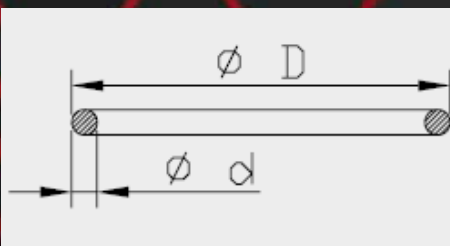

O-ring Seal Head

31

Yamaha

Model	Years	Position	Art. nr.
YFZ450	2004-2009	front	120313600101
YFZ450R	2009-2012	front	120314400101
	2009-2012	rear	120314600101
YFZ450X	2010-2011	front	120314400101
	2010-2011	rear	120314600101

Kawasaki

Model	Years	Position	Art. nr.
KFX450R	2008-2011	front	120313600101
	2008-2011	rear	120314600101

Suzuki

Model	Years	Position	Art. nr.
LT-450	2006-2009	front	120314000301
	2006-2009	rear	120315000101

Can-am

Model	Years	Position	Art. nr.
DS450	2008	front	120313600101
	2008	rear	120314000301
DS450X.MX	2009-2012	front	120314000301
	2009-2012	rear	120314600101
DS450X.XC	2009-2011	front	120313600101
	2009-2011	rear	120314000301

O-ring Seal Head dimensions

Art. nr.	d	D
120313600101	3.5	36.0
120314000301	3.5	41.0
120314400101	3.5	44.0
120314600101	3.5	47.0
120315000101	3.5	50.0