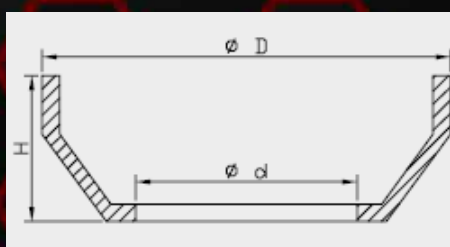

Bump Rubber Holder dimensions

Art. nr.	d	D	H
120460000101	21.0	42.0	20.0
120460000201*	27.0	55.0	12.0
120460000301	27.0	48.0	21.0
120460000601	27.0	48.0	19.0
120460000701	27.0	48.0	28.0
120460000901*	27.0	48.0	21.0
120460001001	27.0	60.0	19.0
120460001201	27.0	55.0	34.0
120460001301	27.0	52.0	29.0
120460001401	27.0	60.0	19.0

* as long as stock lasts